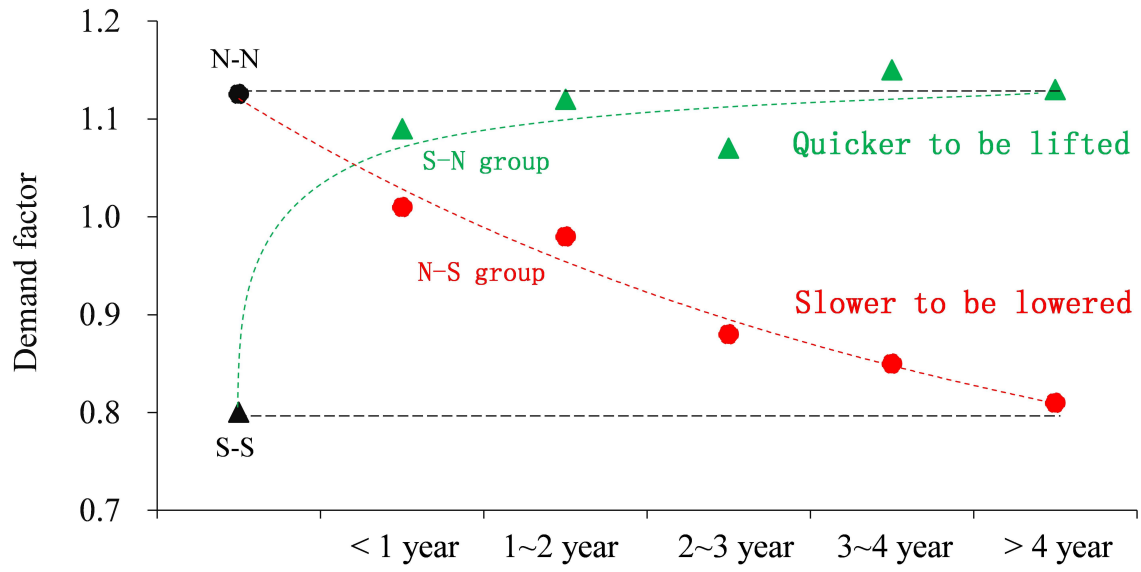

ACCEPTED MANUSCRIPT