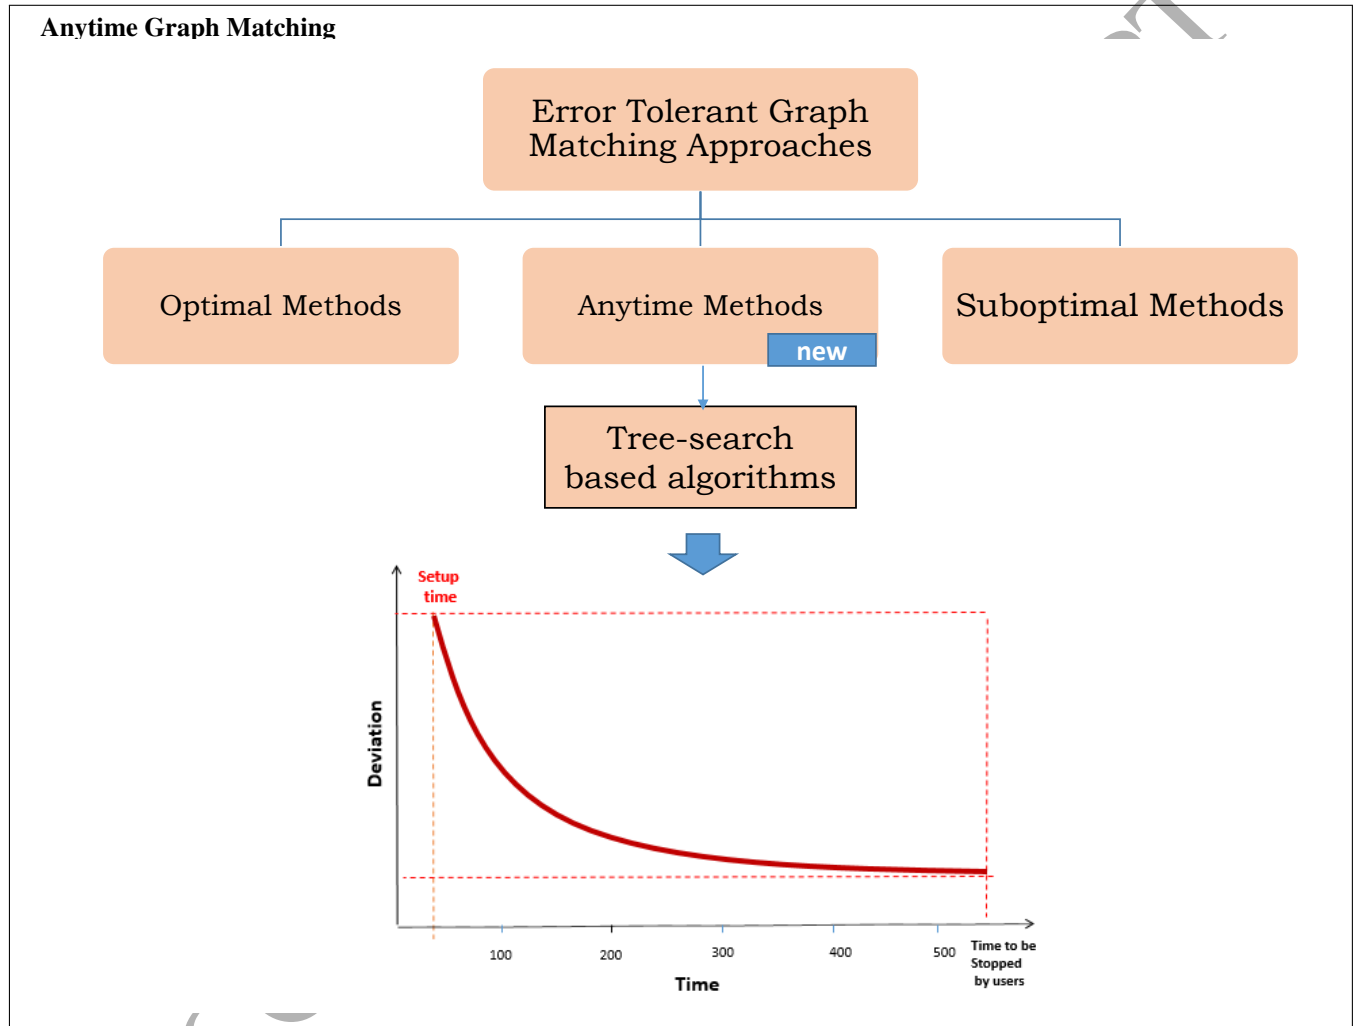

Graphical Abstract (Optional)

To create your abstract, please type over the instructions in the template box below. Fonts or abstract dimensions should not be changed or altered.